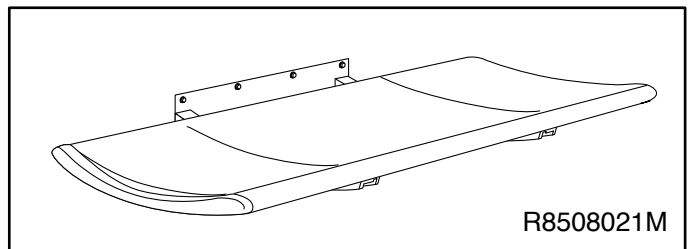

# Pressalit Care Fixed Height Changing Table

Shower Drain  
Location (optional)

# Pressalit Care Fixed Height Changing Table

Product dimensions and installation

01/07/Mounting Info · Page 2/2

\*\*Safety side rails are optional.