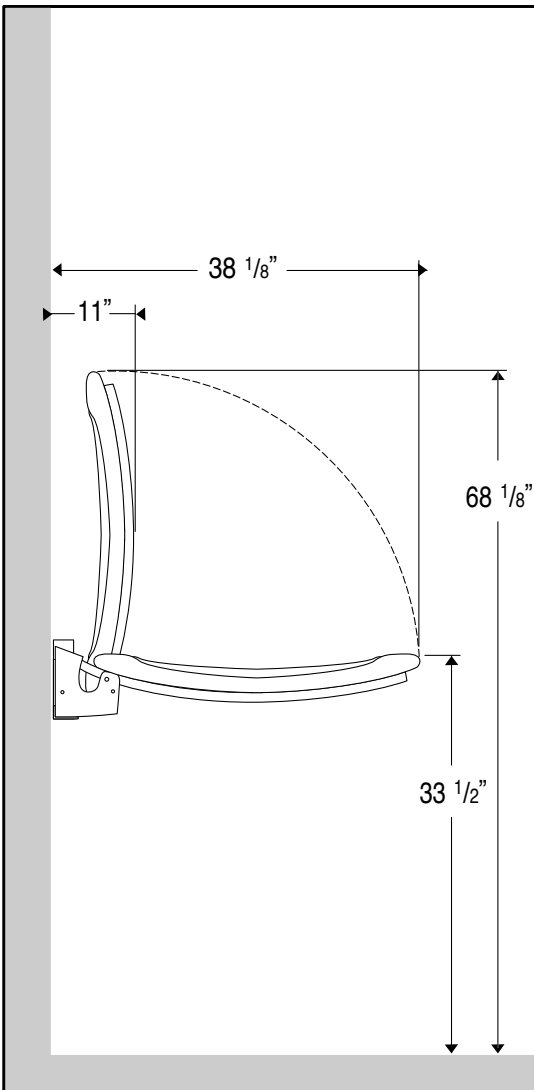

# Pressalit Care Fixed Height Changing Table

Shower Drain  
Location (optional)

# Pressalit Care Fixed Height Changing Table

Product dimensions and installation

01/07/Mounting Info · Page 2/2

\*\*Safety side rails are optional.