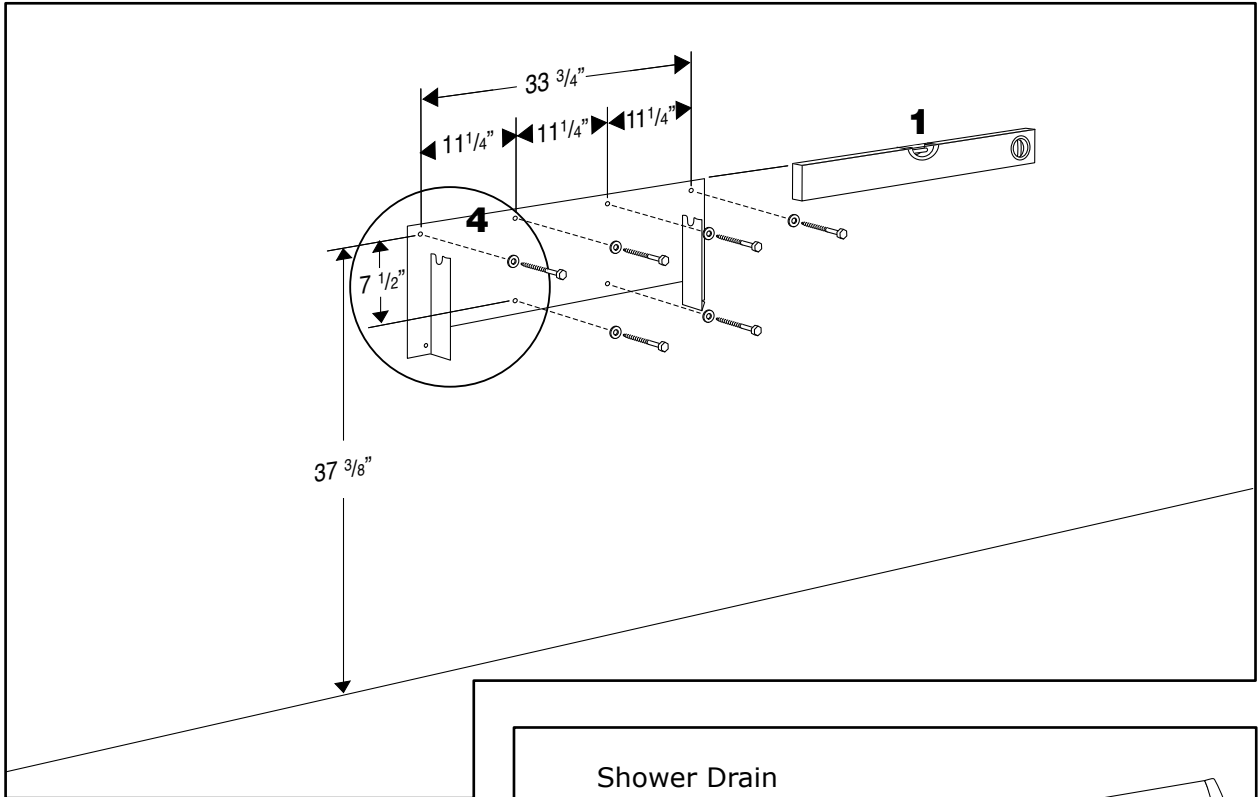

# Pressalit Care Fixed Height Changing Table

Shower Drain  
Location (optional)

# Pressalit Care Fixed Height Changing Table

Product dimensions and installation

01/07/Mounting Info · Page 2/2

\*\*Safety side rails are optional.