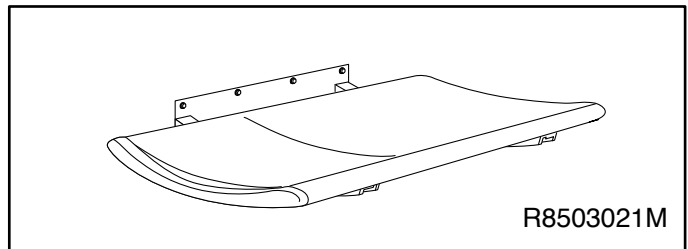

# Pressalit Care Fixed Height Changing Table

Shower Drain  
Location (optional)

# Pressalit Care Fixed Height Changing Table

Product dimensions and installation

01/07/Mounting Info · Page 2/2

\*\*Safety side rails are optional.