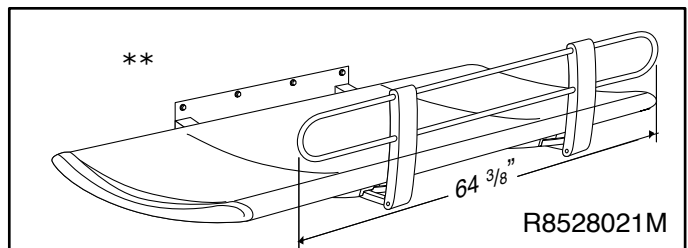

# Pressalit Care Fixed Height Changing Table

Shower Drain  
Location (optional)

# Pressalit Care Fixed Height Changing Table

Product dimensions and installation

01/07/Mounting Info · Page 2/2

\*\*Safety side rails are optional.