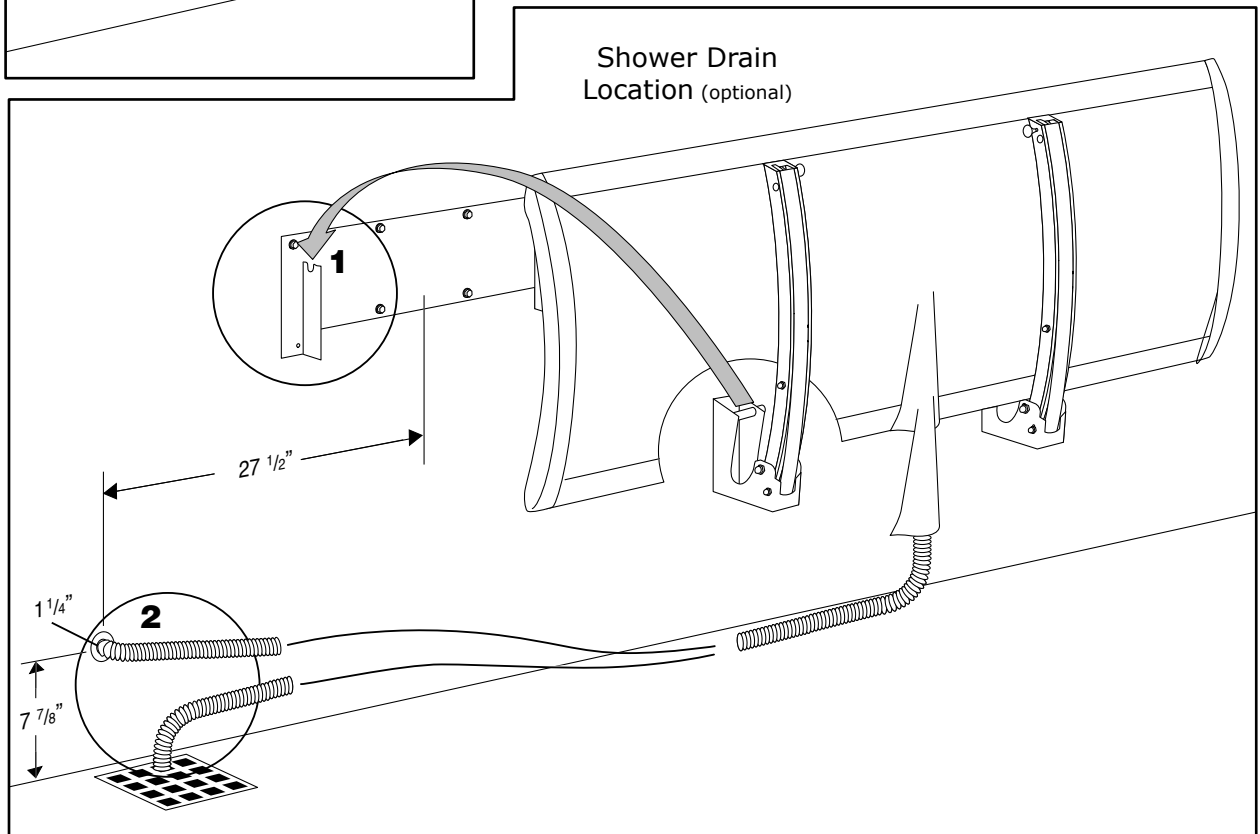

# Pressalit Care Fixed Height Changing Table

Shower Drain  
Location (optional)

# Pressalit Care Fixed Height Changing Table

Product dimensions and installation

01/07/Mounting Info · Page 2/2

\*\*Safety side rails are optional.