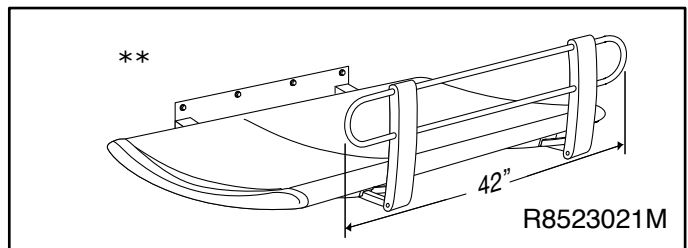

# Pressalit Care Fixed Height Changing Table

Shower Drain  
Location (optional)

# Pressalit Care Fixed Height Changing Table

Product dimensions and installation

01/07/Mounting Info · Page 2/2

\*\*Safety side rails are optional.