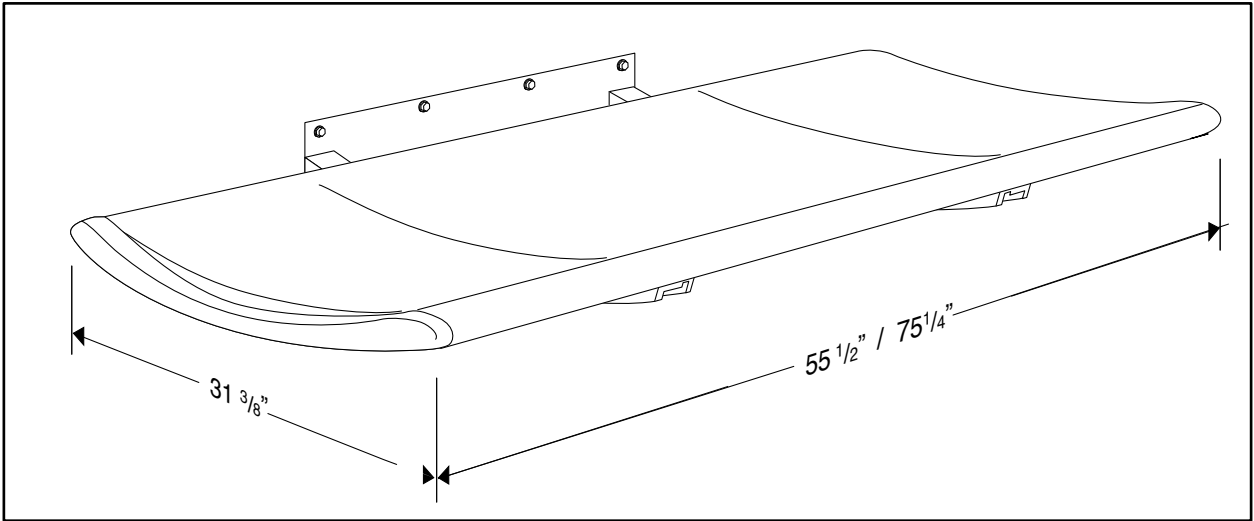

# Pressalit Care Fixed Height Changing Table

Shower Drain  
Location (optional)

# Pressalit Care Fixed Height Changing Table

Product dimensions and installation

01/07/Mounting Info · Page 2/2

\*\*Safety side rails are optional.